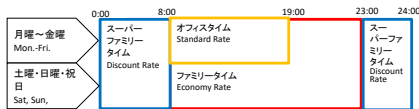

Table with columns: 国・地域 (Country/Area), 国番号 (Country Code), 日本との時差 (Time Difference from JST), and three columns of rates for Office Time, Family Time, and Super Family Time. Includes countries like Iceland, Ireland, Azerbaijan, etc.

Table with columns: 国・地域 (Country/Area), 国番号 (Country Code), 日本との時差 (Time Difference from JST), and three columns of rates for Office Time, Family Time, and Super Family Time. Includes countries like Ascension, Algeria, Angola, etc.

料金区分 Rates applicable to the time in Japan

※上記時間は日本時間を適用します。 The Japan time frame applies to the above rates.

Dialing Service is not available.