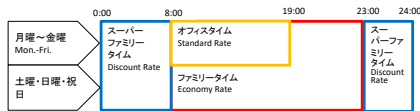

Table with columns: 国・地域 (Country/Area), 国番号 (Country Code), 日本との時差 (Time Difference from JST), and three columns for rates (Office, Family, Super Family) with sub-columns for 1, 3, and 5 minutes.

Table with columns: 国・地域 (Country/Area), 国番号 (Country Code), 日本との時差 (Time Difference from JST), and three columns for rates (Office, Family, Super Family) with sub-columns for 1, 3, and 5 minutes.

料金区分 Rates applicable to the time in Japan